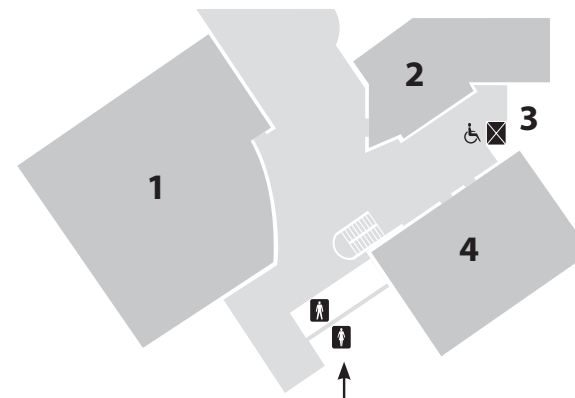

Floor Directory

- | | | |
|---|---|--|
| 6 Administration Offices | 1 Deaf Services Center | 5 Literacy & Learning Center |
| 3 African American Center | 5 DIGI Center | 5 Magazines & Newspapers Center |
| 4 Art, Music & Recreation Center | 3 Educational Guidance Collection | LL Community Meeting Room & Mural |
| 1 Audiovisual Center | 5 Environmental Center | 4 Music Center |
| LL Auditorium | 3 Filipino American Center | 5 Project Read |
| 2 Library for the Blind & Print Disabled/Talking Books and Braille Center | LL, 6 Galleries | LL, 1 Restrooms |
| 6 Book Arts & Special Collections | 3 Gay & Lesbian Center | 6 Roof Terrace |
| 1 Bookstore | 3 General Collections & Humanities Center | 6 San Francisco History Center & Photograph Collection |
| 1 Browsing/Fiction Collection | 5 Government Information Center | 1 Security/Lost & Found |
| 4 Business, Science & Technology Center | 1 Holds Pickup | 2 Teen Center/The Mix at SFPL |
| 1 Checkout & Return | 6 Human Resources | 1 Telephone |
| 2 Children's Center | 3 International Center | 5 Veterans Resource Center |
| 3 Chinese Center | 4 Jobs & Careers Center | |
| 5 Computer Training Center | 5 Learning Differences | |
| | 5 Learning Studio | |

FLOOR LL

- 1 Auditorium
- 2 Gallery
- 4 Community Meeting Room & Mural
- 3 Elevator to 1st Floor & Larkin/Fulton Entrances

Lower Level restrooms open during select Library events.

FLOOR 1

- 15 Atrium
- 11 Audiovisual Center
- 9 Browsing/Fiction Collection
- 14 Checkout & Renew Center
- 6 Deaf Services Center
- 4 Elevator to 2nd Floor & Lower Level
- 12 Elevators to Upper Levels
- 1 Grove Street Entrance
- 10 Holds Pickup
- 7 Large Print Collection
- 8 Mystery/Science Fiction
- 2 Bookstore
- 3 Security/Lost & Found
- 5 Staircase to 2nd Floor
- 13 Staircase to Children's Center
- 16 Staircase to LL