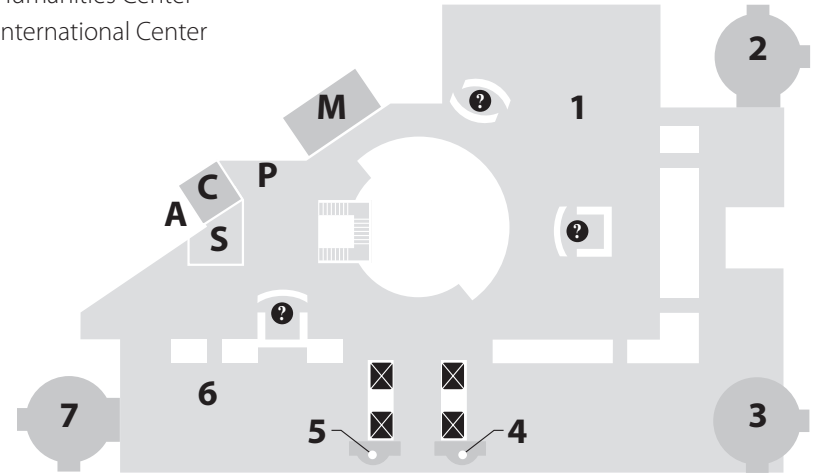

FLOOR 3

- 3 African American Center
- 7 Chinese Center
- 4 Educational Guidance Collection
- 5 Filipino American Center
- 2 Gay & Lesbian Center
- 1 General Collections & Humanities Center
- 6 International Center