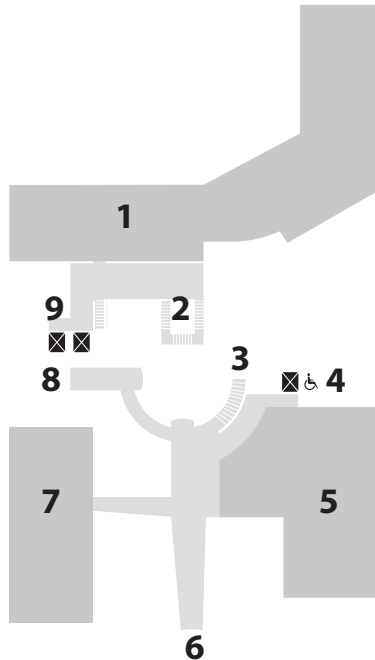

FLOOR LL

- 1 Auditorium
- 2 Gallery
- 4 Community Meeting Room & Mural
- 3 Elevator to 1st Floor & Larkin/Fulton Entrances

Lower Level restrooms open during select Library events.

FLOOR 1

- 15 Atrium
- 11 Audiovisual Center
- 9 Browsing/Fiction Collection
- 14 Checkout & Renew Center
- 6 Deaf Services Center
- 4 Elevator to 2nd Floor & Lower Level
- 12 Elevators to Upper Levels
- 1 Grove Street Entrance
- 10 Holds Pickup
- 7 Large Print Collection
- 8 Mystery/Science Fiction
- 2 Bookstore
- 3 Security/Lost & Found
- 5 Staircase to 2nd Floor
- 13 Staircase to Children's Center
- 16 Staircase to LL

FLOOR 2

- 1 Children's Center
- 4 Elevator to 1st Floor & LL
- 8 Fulton Street Entrance
- 6 Larkin Street Entrance
- 7 Library for the Blind & Print Disabled/Talking Books and Braille Center
- 3 Staircase to Atrium
- 5 Teen Center/The Mix at SFPL
- 9 Staircase/Elevators to Children's Center & Upper Floors
- 2 Staircase to 3rd Floor