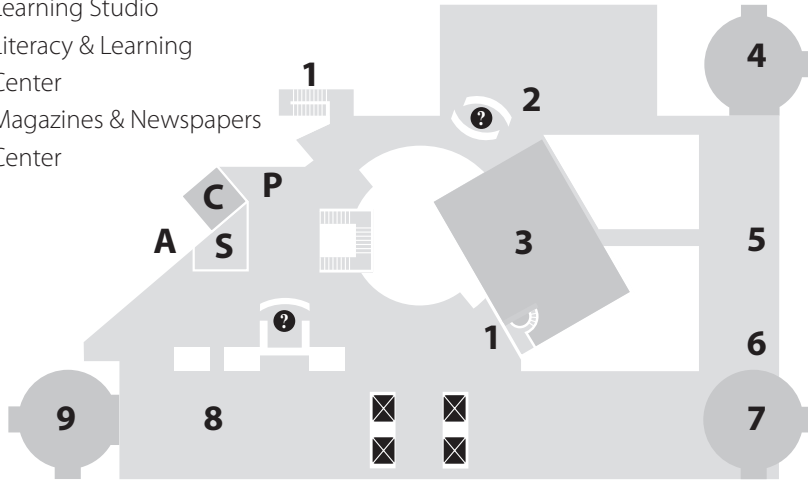

FLOOR 5

- 6 Computer Training Center
- 9 DIGI Center
- 7 Environmental Center
- 8 Government Information Center
- 5 Learning Differences
- 4 Learning Studio
- 5 Literacy & Learning Center
- 2 Magazines & Newspapers Center
- 5 Project Read
- 3 Reading Room
- 1 Staircase to 6th Floor
- 5 Veterans Resource Center

FLOOR 6

- 1 Book Arts & Special Collections Center
- 7 Chief of Main
- 7 Community Programs & Partnerships
- 6 City Librarian/Library Commission
- 4 Human Resources
- 5 Library Administration
- 11 Roof Terrace
- 2 San Francisco History Center & Photograph Collection
- 10 Gallery
- 3 Staircase to 5th Floor
- 8 Staircase to Reading Room
- 9 Communications/Public Affairs

FLOOR LL

- 1 Auditorium
- 2 Gallery
- 4 Community Meeting Room & Mural
- 3 Elevator to 1st Floor & Larkin/Fulton Entrances

Lower Level restrooms open during select Library events.

FLOOR 1

- 15 Atrium
- 11 Audiovisual Center
- 9 Browsing/Fiction Collection
- 14 Checkout & Renew Center
- 6 Deaf Services Center
- 4 Elevator to 2nd Floor & Lower Level
- 12 Elevators to Upper Levels
- 1 Grove Street Entrance
- 10 Holds Pickup
- 7 Large Print Collection
- 8 Mystery/Science Fiction
- 2 Bookstore
- 3 Security/Lost & Found
- 5 Staircase to 2nd Floor
- 13 Staircase to Children's Center
- 16 Staircase to LL

FLOOR 2

- 1 Children's Center
- 4 Elevator to 1st Floor & LL
- 8 Fulton Street Entrance
- 6 Larkin Street Entrance
- 7 Library for the Blind & Print Disabled/Talking Books and Braille Center
- 3 Staircase to Atrium
- 5 Teen Center/The Mix at SFPL
- 9 Staircase/Elevators to Children's Center & Upper Floors
- 2 Staircase to 3rd Floor