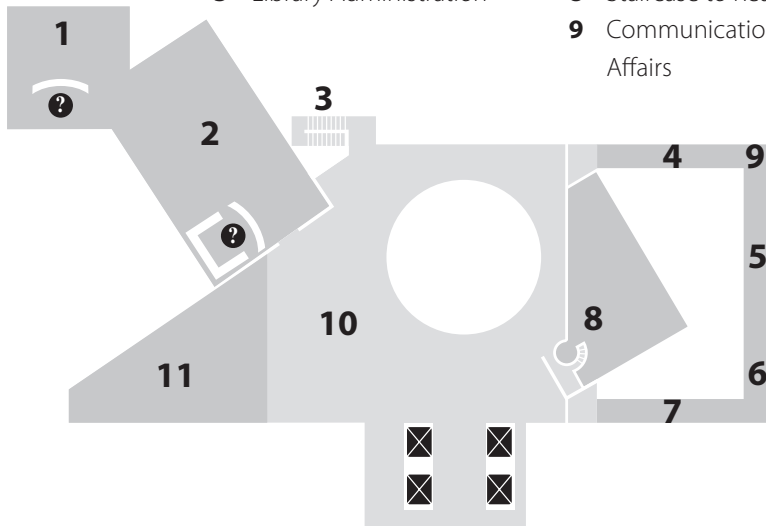

FLOOR 5

- 6 Computer Training Center
- 9 DIGI Center
- 7 Environmental Center
- 8 Government Information Center
- 5 Learning Differences
- 4 Learning Studio
- 5 Literacy & Learning Center
- 2 Magazines & Newspapers Center
- 5 Project Read
- 3 Reading Room
- 1 Staircase to 6th Floor
- 5 Veterans Resource Center

FLOOR 6

- 1 Book Arts & Special Collections Center
- 7 Chief of Main
- 7 Community Programs & Partnerships
- 6 City Librarian/Library Commission
- 4 Human Resources
- 5 Library Administration
- 11 Roof Terrace
- 2 San Francisco History Center & Photograph Collection
- 10 Gallery
- 3 Staircase to 5th Floor
- 8 Staircase to Reading Room
- 9 Communications/Public Affairs

FLOOR LL

- 1 Auditorium
- 2 Gallery
- 4 Community Meeting Room & Mural
- 3 Elevator to 1st Floor & Larkin/Fulton Entrances

Lower Level restrooms open during select Library events.

FLOOR 1

- 15 Atrium
- 11 Audiovisual Center
- 9 Browsing/Fiction Collection
- 14 Checkout & Renew Center
- 6 Deaf Services Center
- 4 Elevator to 2nd Floor & Lower Level
- 12 Elevators to Upper Levels
- 1 Grove Street Entrance
- 10 Holds Pickup
- 7 Large Print Collection
- 8 Mystery/Science Fiction
- 2 Bookstore
- 3 Security/Lost & Found
- 5 Staircase to 2nd Floor
- 13 Staircase to Children's Center
- 16 Staircase to LL

FLOOR 2

- 1 Children's Center
- 4 Elevator to 1st Floor & LL
- 8 Fulton Street Entrance
- 6 Larkin Street Entrance
- 7 Library for the Blind & Print Disabled/Talking Books and Braille Center
- 3 Staircase to Atrium
- 5 Teen Center/The Mix at SFPL
- 9 Staircase/Elevators to Children's Center & Upper Floors
- 2 Staircase to 3rd Floor