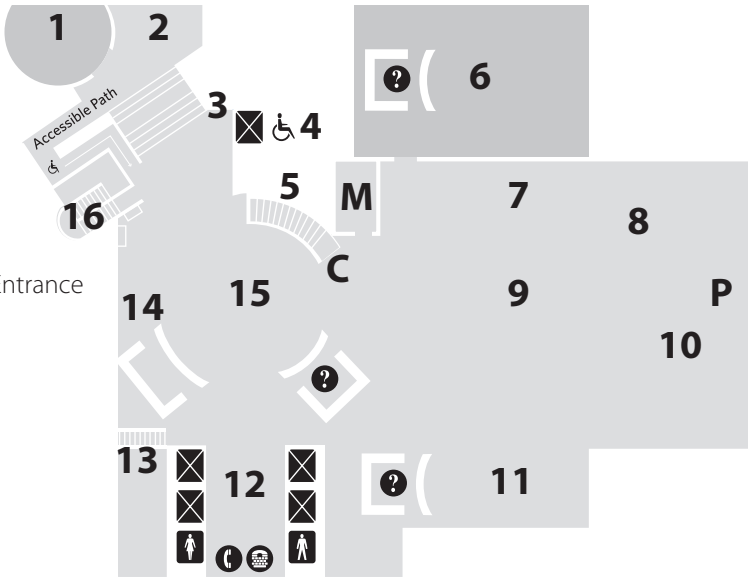

FLOOR LL

- 1 Auditorium
- 2 Gallery
- 4 Community Meeting Room & Mural
- 3 Elevator to 1st Floor & Larkin/Fulton Entrances

Lower Level restrooms open during select Library events.

FLOOR 1

- 15 Atrium
- 11 Audiovisual Center
- 9 Browsing/Fiction Collection
- 14 Checkout & Renew Center
- 6 Deaf Services Center
- 4 Elevator to 2nd Floor & Lower Level
- 12 Elevators to Upper Levels
- 1 Grove Street Entrance
- 10 Holds Pickup
- 7 Large Print Collection
- 8 Mystery/Science Fiction
- 2 Bookstore
- 3 Security/Lost & Found
- 5 Staircase to 2nd Floor
- 13 Staircase to Children's Center
- 16 Staircase to LL

FLOOR 2

- 1 Children's Center
- 4 Elevator to 1st Floor & LL
- 8 Fulton Street Entrance
- 6 Larkin Street Entrance
- 7 Library for the Blind & Print Disabled/Talking Books and Braille Center
- 3 Staircase to Atrium
- 5 Teen Center/The Mix at SFPL
- 9 Staircase/Elevators to Children's Center & Upper Floors
- 2 Staircase to 3rd Floor